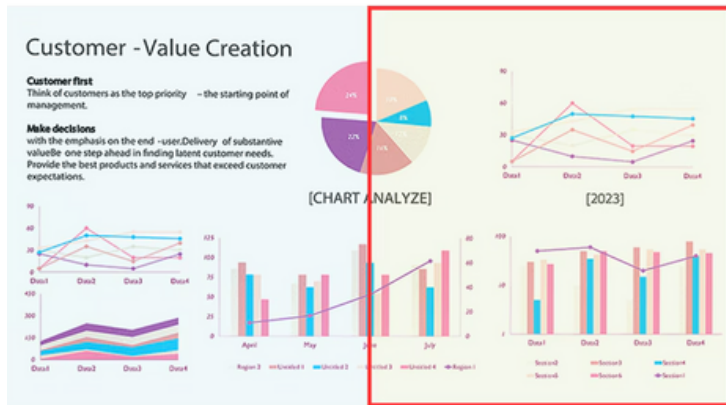

Smooth workflow

A fast 100Hz refresh rate provides a smooth loading in various programs. It helps to allow less screen stuttering and motion blur, elevating work productivity.

Reader Mode

Reader Mode adjusts color temperature and luminance that helps to lessen eye fatigue and provide eye comfort while reading documents on a monitor.