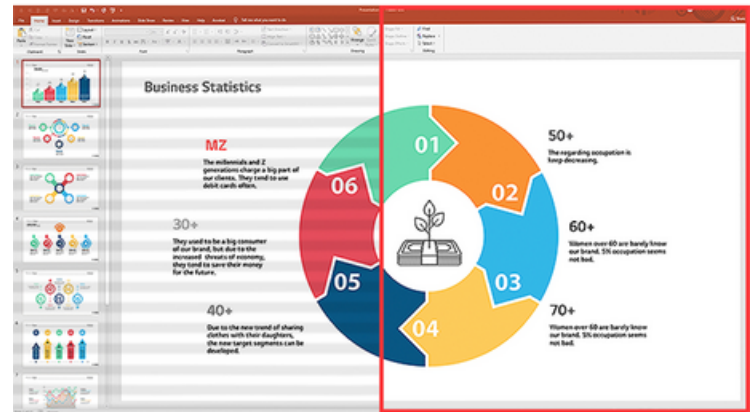

Flicker Safe

Flicker Safe reduces invisible flickering on the screen, which helps reduce eye strain.

Easy and comfy

The 27BA550 supports tilt, swivel, pivot, and height adjustment options to make a comfortable workstation for those who spend extended hours in front of monitors. Also, our ergonomic stand facilitates communication with customers or colleagues by allowing for a downward height adjustment.

One Click Stand
Easy installation

Tilt / Height
-5~21° / 150mm

Swivel
±45°

Pivot
Bi-direction