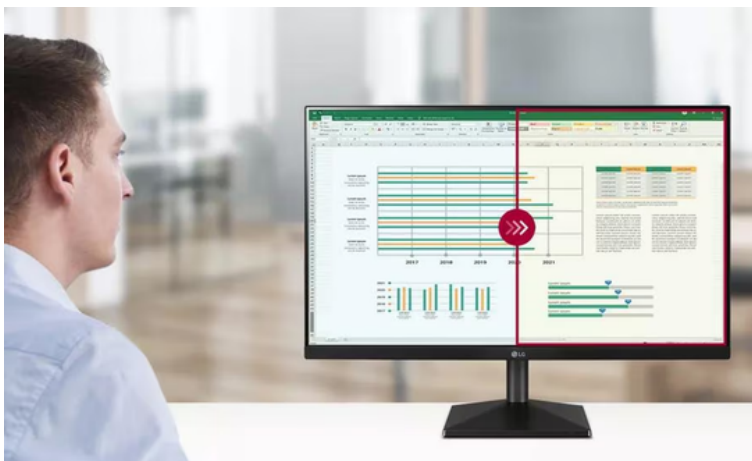

LG FHD Borderless IPS Monitor

Model : 27MR400

Key Features:

- 27" IPS Full HD display
- 100Hz Refresh Rate
- 3-side Virtually Borderless design
- Reader Mode / Flicker Safe
- OnScreen Control
- AMD FreeSync™ / Black Stabilizer

True color at wide angles

LG Monitor with IPS technology highlights the performance of liquid crystal displays. It can provide accurate color reproduction, and help users to view the screen at wide angle.

Reader Mode

Reader Mode adjusts color temperature and luminance, supporting a suitable viewing experience for reading on a monitor.

Flicker Safe

Flicker Safe reduces invisible flickering on the screen, and it helps to provide a comfortable working environment for a long time.

Contrast Ratio	Typ. 1300:1 and Min 1000:1
----------------	----------------------------

Specifications

Display Type	IPS
Pixel Pitch (mm)	0.3114 x 0.3114 mm
Refresh Rate	100Hz
Resolution	1920 x 1080
Response Time (GTG)	5ms (GtG at Faster)
Screen Size	27"
Surface Treatment	Anti-Glare
Viewing Angle	178° (R/L), 178° (U/D)