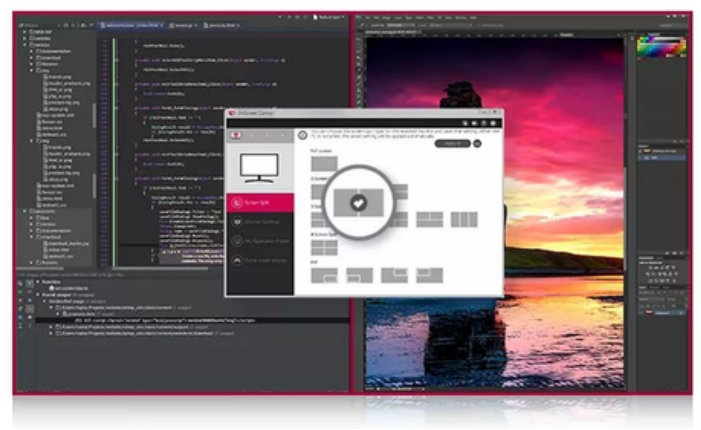

LG FHD Borderless IPS Monitor

Model : 27MR400

Key Features:

- 27" IPS Full HD display
- 100Hz Refresh Rate
- 3-side Virtually Borderless design
- Reader Mode / Flicker Safe
- OnScreen Control
- AMD FreeSync™ / Black Stabilizer

True color at wide angles

LG Monitor with IPS technology highlights the performance of liquid crystal displays. It can provide accurate color reproduction, and help users to view the screen at wide angle.

Reader Mode

Reader Mode adjusts color temperature and luminance, supporting a suitable viewing experience for reading on a monitor.

Flicker Safe

Flicker Safe reduces invisible flickering on the screen, and it helps to provide a comfortable working environment for a long time.

Contrast Ratio	Typ. 1300:1 and Min 1000:1
----------------	----------------------------

Specifications

Display Type	IPS
Pixel Pitch (mm)	0.3114 x 0.3114 mm
Refresh Rate	100Hz
Resolution	1920 x 1080
Response Time (GTG)	5ms (GtG at Faster)
Screen Size	27"
Surface Treatment	Anti-Glare
Viewing Angle	178° (R/L), 178° (U/D)