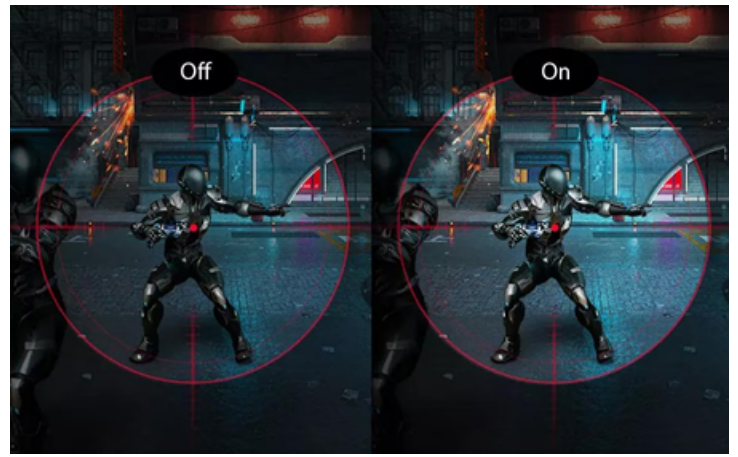

Reader Mode

Reader Mode adjusts color temperature and luminance, supporting a suitable viewing experience for reading on a monitor.

Flicker Safe

Flicker Safe reduces invisible flickering on the screen, and it helps to provide a comfortable working environment for a long time.

Step ahead in the dark

Black Stabilizer helps gamers to detect snipers lurking in the dark corners and swiftly navigate flash explosions.

Easy and Comfortable

This display has a slim bezel on three sides, allowing you to create a suitable work environment through convenient tilt adjustment.