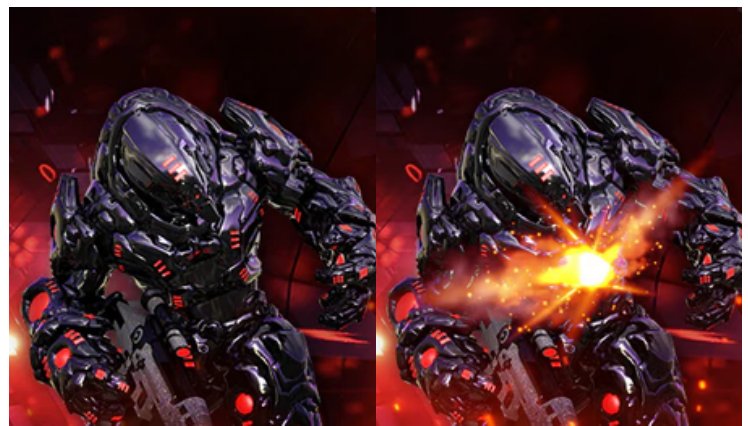

React Faster to Opponents

Reduce input lag with Dynamic Action Sync so it helps gamers catch critical moment in real-time.