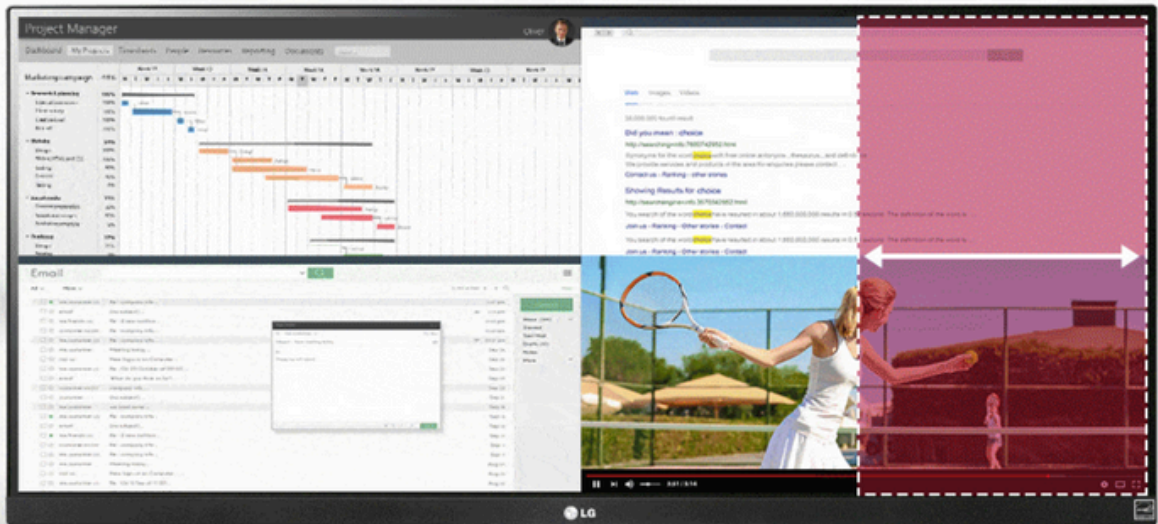

LG 21:9 UltraWide Full HD Monitor

Model : 29WQ600-W

Key Features:

- 29-inch UltraWide™ Full HD (2560 x 1080) IPS Display
- sRGB 99% Color Gamut / HDR 10
- USB Type-C™ Connectivity
- AMD FreeSync / 1ms MBR / Refresh Rate 100Hz
- 2 x 7W Stereo Speaker with Waves MaxxAudio®
- 3-Side Virtually Borderless Design

See More, Do More

See more and do more on this UltraWide™ Full HD (2560x1080) screen. With 33% more onscreen space in width than the FHD resolution (1920x1080) display, you can multitask effectively-without shifting through programs.

Detailed Contrast

HDR technology is now applied to various content. This monitor is compatible with HDR10 (high dynamic range), supporting specific levels of color and brightness that enables viewers to enjoy the dramatic colors of the content.

True Colors and Wide View

LG IPS monitor displays impeccable color accuracy. With a wide viewing angle, the IPS display boasts 99% coverage of the sRGB spectrum.

Protect Your Eyes with Eye-care Features