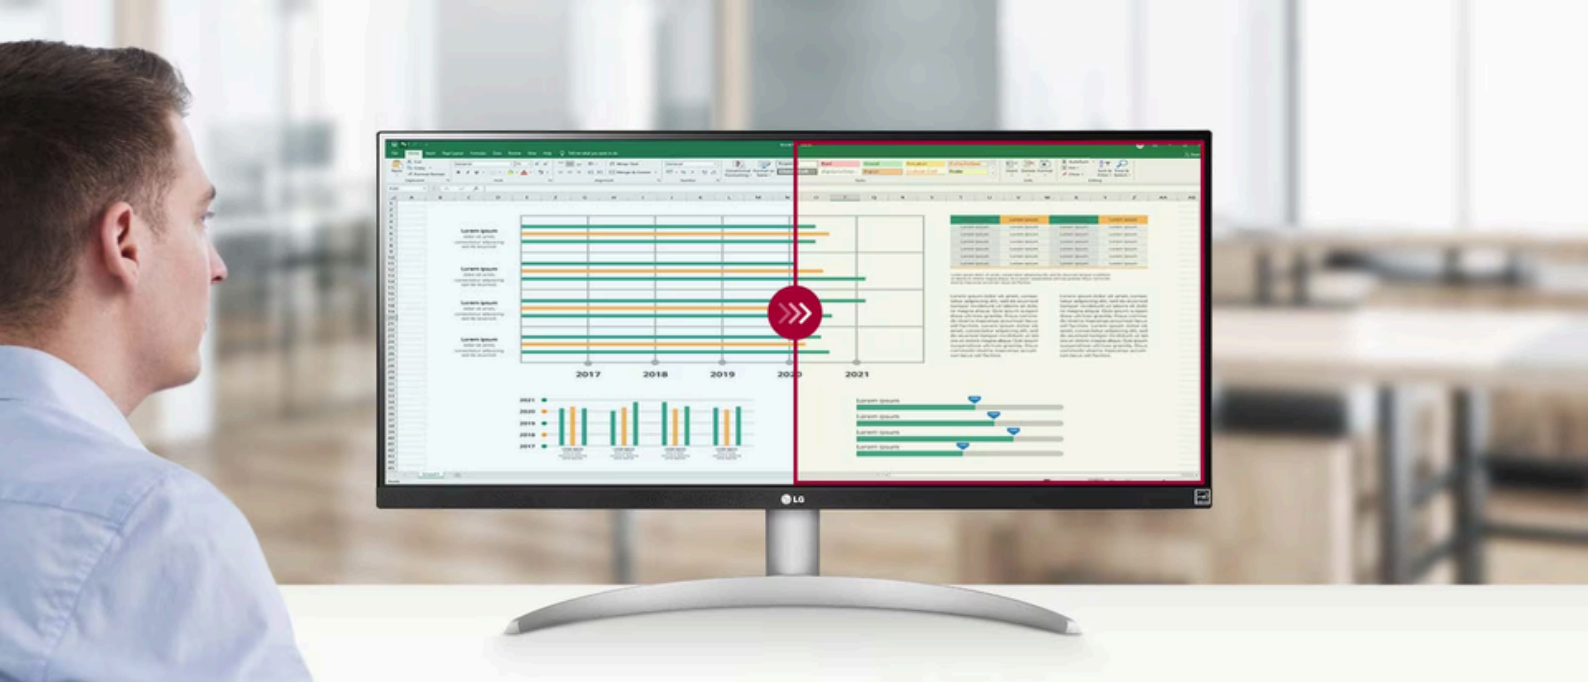

LG 21:9 UltraWide Full HD Monitor

Model : 29WQ600-W

Key Features:

- 29-inch UltraWide™ Full HD (2560 x 1080) IPS Display
- sRGB 99% Color Gamut / HDR 10
- USB Type-C™ Connectivity
- AMD FreeSync / 1ms MBR / Refresh Rate 100Hz
- 2 x 7W Stereo Speaker with Waves MaxxAudio®
- 3-Side Virtually Borderless Design

See More, Do More

See more and do more on this UltraWide™ Full HD (2560x1080) screen. With 33% more onscreen space in width than the FHD resolution (1920x1080) display, you can multitask effectively-without shifting through programs.

True Colors and Wide View

LG IPS monitor displays impeccable color accuracy. With a wide viewing angle, the IPS display boasts 99% coverage of the sRGB spectrum.

Protect Your Eyes with Eye-care Features

Sleek and Comfortable Design

Find your ideal viewing position with the tilting adjustable stand and maximize your experience with a three-sided virtually borderless design.

Specifications

DISPLAY

Size (Inch)	29 Inch
Size (cm)	73 cm
Resolution	2560 x 1080
Panel Type	IPS
Aspect Ratio	21:9
Pixel Pitch	0.2626 x 0.2628 mm
Brightness (Min.)	200 cd/m ²
Brightness (Typ.)	250 cd/m ²
Color Gamut (Min.)	sRGB 90% (CIE 1931)
Color Gamut (Typ.)	sRGB 99% (CIE 1931)
Color Depth (Number of Colors)	16.7M
Contrast Ratio (Min.)	700:1
Contrast Ratio (Typ.)	1000:1
Response Time	5ms (GtG at Faster)
Refresh Rate (Max.) [Hz]	100
Viewing Angle (CR≥10)	178° (R/L), 178° (U/D)