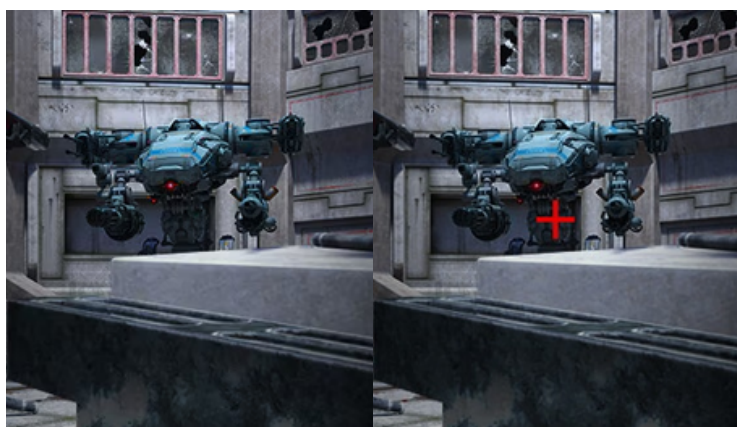

Better Aim

Target point is fixed in the center to enhance shooting accuracy.