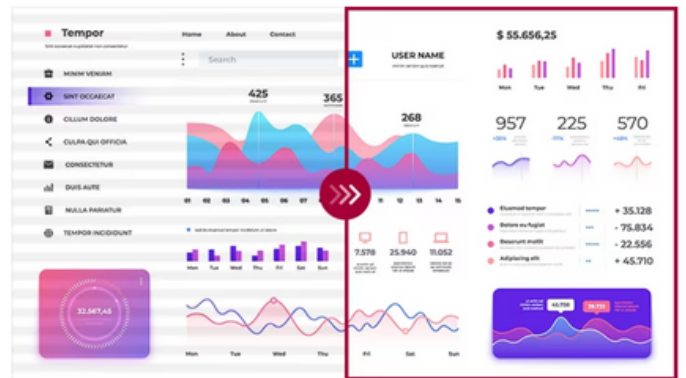

Accurate Color and Wide Angles

LG WQHD (3440x1440) Monitor with IPS technology delivers a clear and consistent color. It can provide accurate color reproduction, and help users to view the screen at wide angle.

More Space for Multi-Tasking

The UltraWide™ WQHD screen (3440x1440 resolution, 21:9 aspect ratio) displays various programs at once that make work easy and helps to increase work productivity.

Precise Colors and Wide View

LG IPS monitor displays outstanding color accuracy. With a wide viewing angle, the IPS display boasts 99% coverage of the sRGB spectrum.

Clutter-Free Desk Setup

This monitor supports a built-in stereo speaker with MaxxAudio® that helps you save desk space and delivers life-like audio clarity.

Detailed Contrast

HDR technology is now applied to various content. This monitor is compatible with HDR10 (high dynamic range), supporting specific levels of color and brightness that enables viewers to enjoy the dramatic colors of the content.