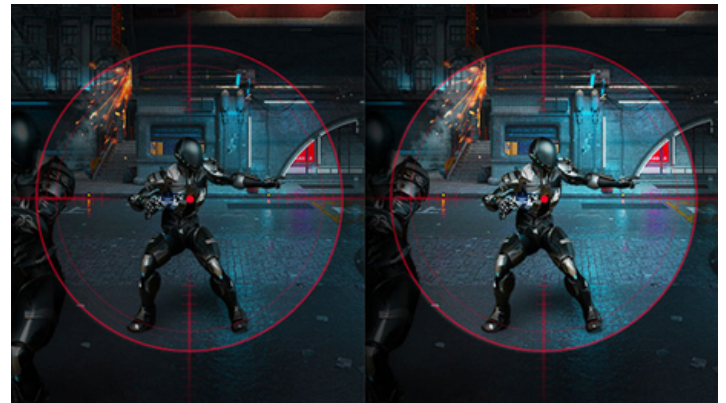

Black Stabilizer

Black Stabilizer helps gamers to detect snipers lurking in the darkest corners and swiftly navigate flash explosions.