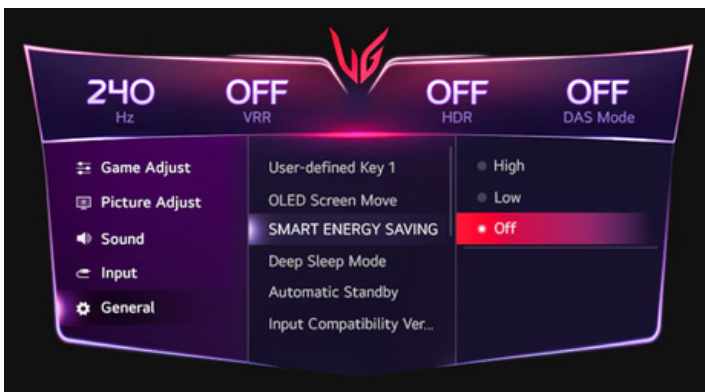

Quick setups for brighter OLED

- Turn off the Smart Energy Saving mode.
- Set Game Mode as Gamer 1.
- Set Brightness to 100.
- Set Peak Brightness as High.

Extremely fast 0.03ms (GtG) response time

With 0.03ms (GtG) response time, reducing reverse ghosting, and helping objects render clearly, enjoy the game with smoother movement and surreal visual fluidity.