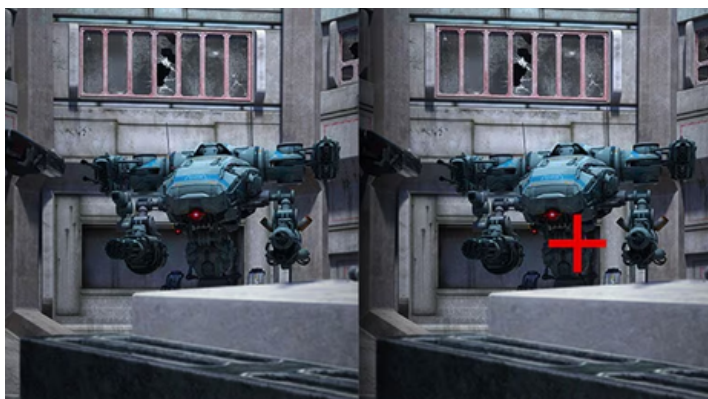

Crosshair

The target point is fixed in the center to enhance shooting accuracy.