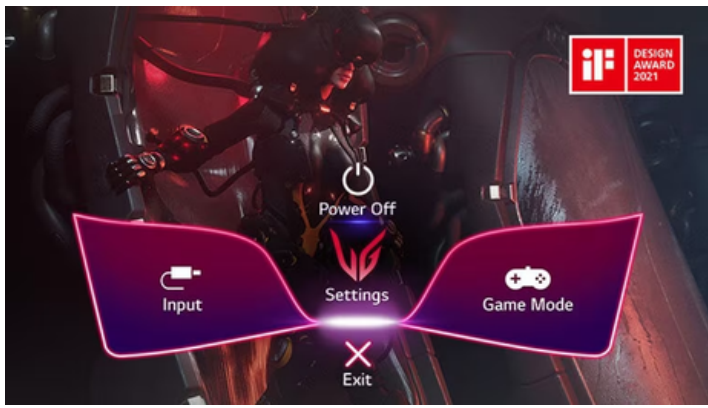

Plugin for immersive sound effect

Easily connect your headset with 4-pole headphones out and enjoy gaming while having a voice chat. Also, you can experience the immersive sound by DTS Headphone:X, offering a virtual 3D audio experience.