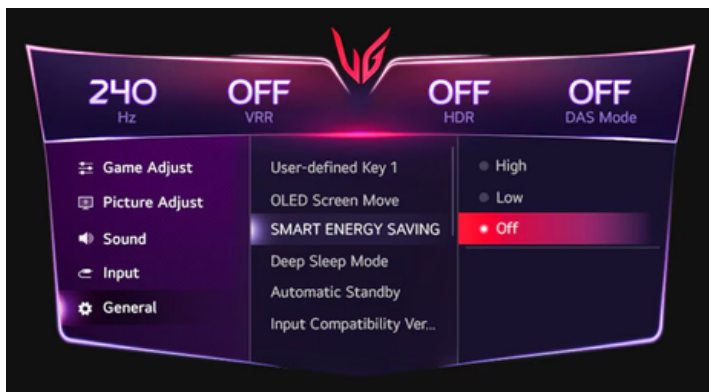

Quick setups for brighter OLED

- Turn off the Smart Energy Saving mode.
- Set Game Mode as Gamer 1.
- Set Brightness to 100.
- Set Peak Brightness as High.