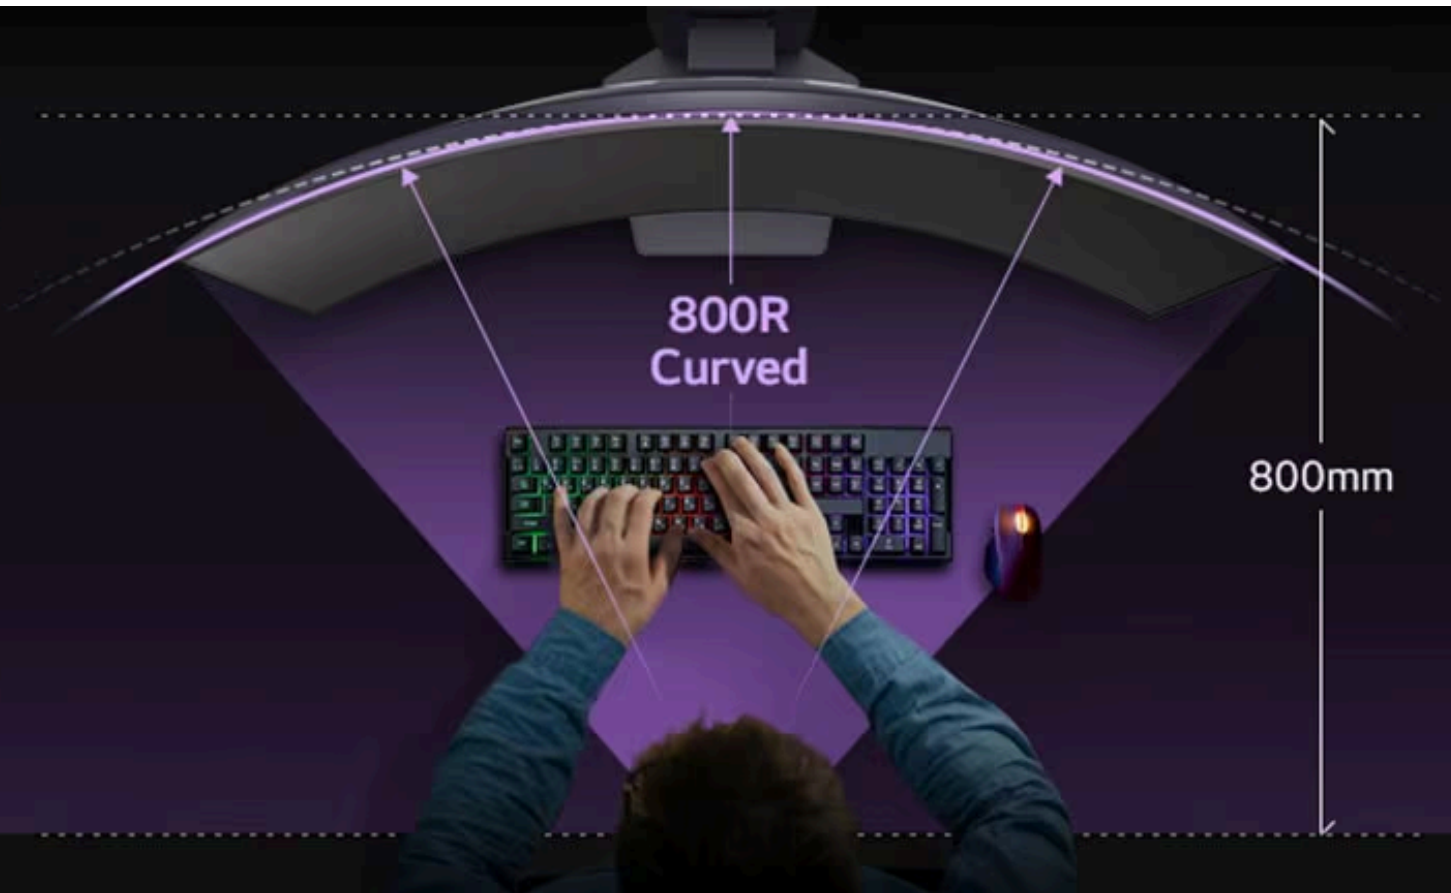

LG UltraGear™ OLED

LG UltraGear™ OLED WQHD Monitor

Model : 34GS95QE-B

Key Features:

- 34" Ultra-WQHD (3440 x 1440) 21:9 800R Curved OLED
- OLED with 240Hz refresh rate
- 0.03ms (GtG) response time
- DisplayHDR True Black 400 / 1.5M:1 contrast ratio
- Unity Hexagonal Design
- VESA certified AdaptiveSync / NVIDIA® G-SYNC® Compatible / AMD FreeSync™ Premium Pro / VESA ClearMR

The instinctual curve

Experience the curve that awakens gaming instincts by delving into the distance to the screen and the natural sight of the human eye.

As you sit at your desk, it becomes the focal point of the screen, delivering the original graphics with consistent brightness and vibrancy without any distortion. Be at the core of the 800R curve and explore the entirety of the gaming universe.

Explore the panoramic gamescape

Its 34-inch 21:9 Ultra-WQHD display gives you a 34% wider view than a standard 16:9 screen. Experience overwhelming immersion into the new gamescape for the first time.

Brilliance to magnificent play