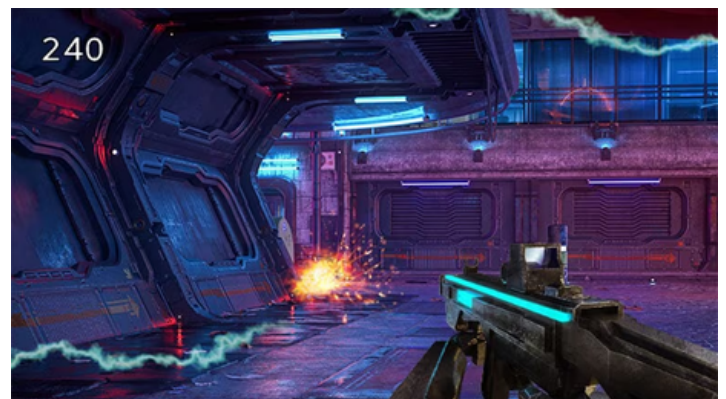

FPS Counter

The FPS Counter will let you see how well everything is loading. Whether you're editing, playing games, or watching a movie, every frame matters, and with the FPS Counter, you'll have real-time data.