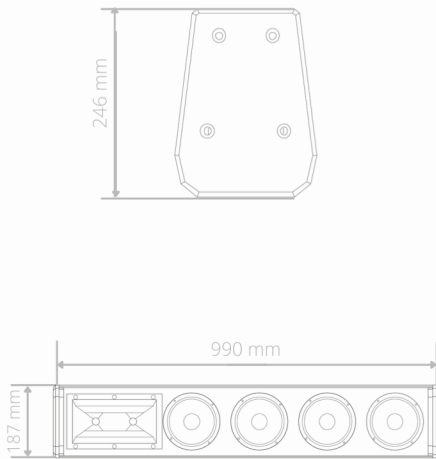

### FLEXIBLE CONFIGURATIONS

A. POLE MOUNT

B. FLYING

C. HORIZONTAL

KAMIQ - KSAT DIMENSIONS

KAMIQ - KSUB DIMENSIONS

**KAMIQ - K6SAT SPECIFICATIONS**

Frequency response	80Hz - 20 kHz
Transducers	LF : 4 X 6.5" HF : 2 X 1.5" , compression driver
Directivity	100° (H) X 10° (V)
Sensitivity	98 dB
Maximum SPL	128 dB
Impedence	8 Ω
Long term power	500 W
Peak Power	1000 W
Connector	2 X 4 pin neutrik speakon
Dimensions	187 X 246 X 990 mm
Net weight	14.5 Kg