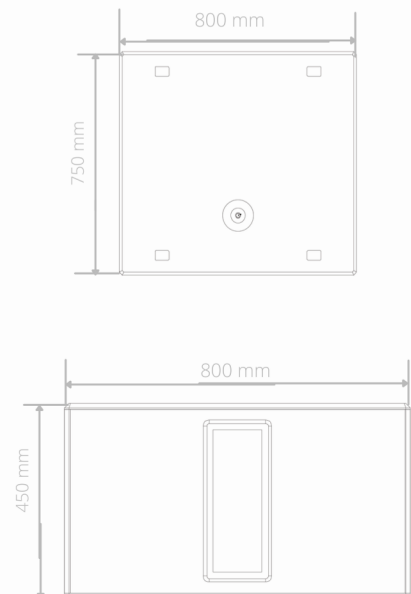

### FLEXIBLE CONFIGURATIONS

A. POLE MOUNT

B. FLYING

C. HORIZONTAL

KAMIQ - KSAT DIMENSIONS

KAMIQ - KSUB DIMENSIONS

**KAMIQ - K6SAT SPECIFICATIONS**

Frequency response	80Hz - 20 kHz
Transducers	LF : 4 X 6.5" HF : 2 X 1.5" , compression driver
Directivity	100° (H) X 10° (V)
Sensitivity	98 dB
Maximum SPL	128 dB
Impedence	8 Ω
Long term power	500 W
Peak Power	1000 W
Connector	2 X 4 pin neutrik speakon
Dimensions	187 X 246 X 990 mm
Net weight	14.5 Kg