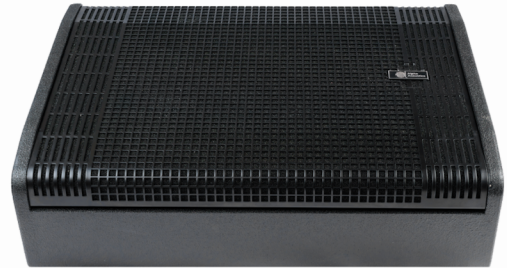

KOMPACT 12A

12" Co-axial multi-purpose
powered point source
speaker with built in DSP

FEATURES

- **Compact design which ensures small footprint.**
- **Multiple mounting options making it a truly multi-purpose speaker**
- **Rotatable horn ensures flexibility in positioning the speaker**
- **Dual angle for stage monitoring purpose**
- **Pole mount base for portable applications**
- **Multiple eyebolts ensure various flying options**
- **Co-axial design ensures a wider and more uniform listening field**
- **Triple preset selector switch that enables quick selection between Music / Speech & Live configurations**

The Alpha Acoustics® KOMPACT 12A is a powered co-axial multi-purpose speaker that can be used as front-of-house speakers as well as in various other configurations. The co-axial design gives it the flexibility to be used in various positions. The speaker also comes with various mounting options making it a perfect all rounder. The fully rotatable horn also ensures that uniform listening field can be achieved based on the application. The speaker also comes with a built in DSP giving full control to the user.

KOMPACT 12A SPECIFICATIONS

| | |
|---------------------------|--|
| Frequency response (-6dB) | 75 Hz - 18 kHz |
| Transducers | LF : 1 X 12" with 3" Voice coil HF : 1 X 1.7" Voice Coil compression driver |
| Directivity | 90° (H) X 40° (V) rotatable |
| Sensitivity | 98 dB |
| Maximum SPL | 132 dB |
| Amplifier | Class D |
| DSP | AA DSP with EQ & limiter functions |
| A/D Converter | 24bit / 48 kHz |
| Presets | Music / Live / Speech |
| Long term power | 450 W |
| Peak Power | 2250 W |
| Connectors | XLR In / XLR loop through powerCON In / powerCON loop through USB |
| Power | 230V / 50Hz |
| Dimensions | 410 (H) X 550 (W) X 325 (D) mm |
| Net weight | 19 Kg |