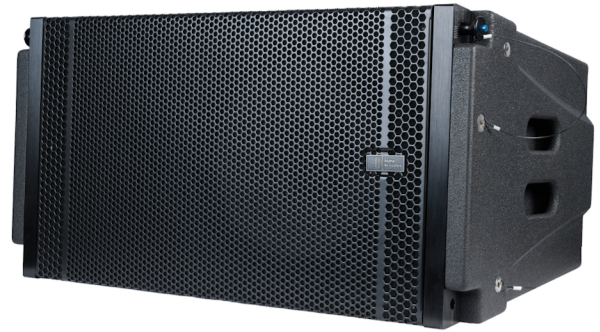

KROSS 7

High Power 3-way Line Array speaker in a compact design

FEATURES

- **Long throw 13" ultra-low distortion LF driver**
- **Co-axial design for the Mid & High Frequency drivers**
- **Specially designed WAVETRAX wave guide ensures excellent high frequency directivity control**
- **Patented specially treated alloy rigging hardware**
- **Multi-layer wooden cabinet specially designed to ensure a warm and smooth sound**
- **Compact design ensure quick installation and easy handling**

The Alpha Acoustics® KROSS 7 is a unique 2-way compact high power line array designed with much care by a team of Alpha Acoustics acoustic experts. The compact design houses a 13" LF element along with a co-axial MF+HF element loaded on a **WAVETRAX** waveguide ensuring high SPL in the lower frequencies and high directivity in the high frequencies. The multi layer wooden cabinet ensures ruggedness as well as tonal quality which is unmatched by speaker cabinets of similar specifications.

KROSS 7 SPECIFICATIONS

Frequency response (-3dB)	50 Hz - 20 kHz
Transducers	LF : 1 X 13" (80mm voice coil) MF : 1 X 3.5" (neodymium compression driver) HF : 1 X 1.7" (neodymium compression driver)
Directivity	100° (H) X 10° (V)
Sensitivity	LF : 101 dB , MF+HF : 118 dB
Maximum SPL	141 dB
Impedance	8 Ω
Long term Power	LF : 500W , MF+HF : 230 W
Peak Power	LF : 2000W , MF+HF : 920W
Material	Multi-layer birch plywood
Connectors	2x4-pin speakon (+1-1 Low , +2-2 MHF)
Suspension Angles	0°,2°,4°,6°,8°,10°
Dimensions	362 (H) X 700 (W) X 470 (D) mm
Net weight	29.0 Kg

ACCESSORIES

KROSS FF : Flying frame for KROSS 7 & KROSS SUB21

KROSS INCT : Interconnection bar between KROSS 7 & KROSS SUB21

APPLICATIONS

Concert Halls | Auditoriums | Performance Centers | Stadiums

**Specifications subject to change without notice. 01/2023*