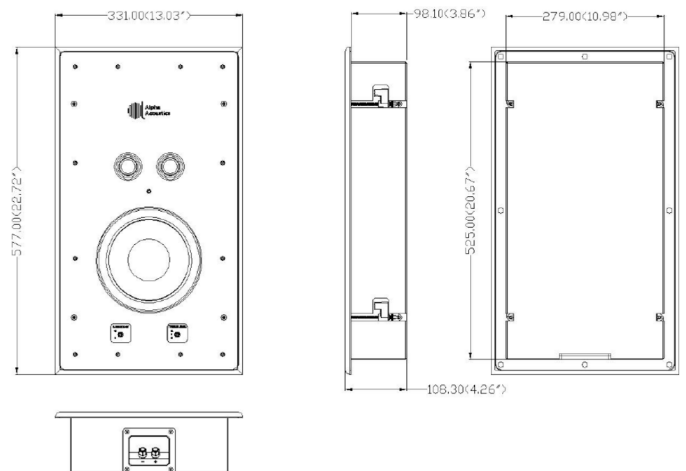

## FEATURES

- 2-way in wall speaker
- Adjustable high frequency switch
- Adjustable bass levels
- Suitable as LCR for smaller rooms and surround speakers
- Magnetic grille with cloth mesh
- Easy to install
- Single 8" driver and triple 1" HF

## KRYM 82 SPECIFICATIONS

Design	2-way In-wall
Frequency response	80 Hz - 20 kHz
Transducers	1 x 8" LF 2 X 1" HF (Silk dome)
Sensitivity	89 dB (± 3)
Impedance	4 Ω
Long term power	80 W
Max Amplifier Power	160 W
Amplifier recommendation	50 - 150W
Input Connectors	Banana plugs
Hole cut out size	525 (H) X 279 (W) X 98.1 (D) mm
Dimensions	577 (H) X 331 (W) X 108.3 (D) mm
Net weight	5 Kg