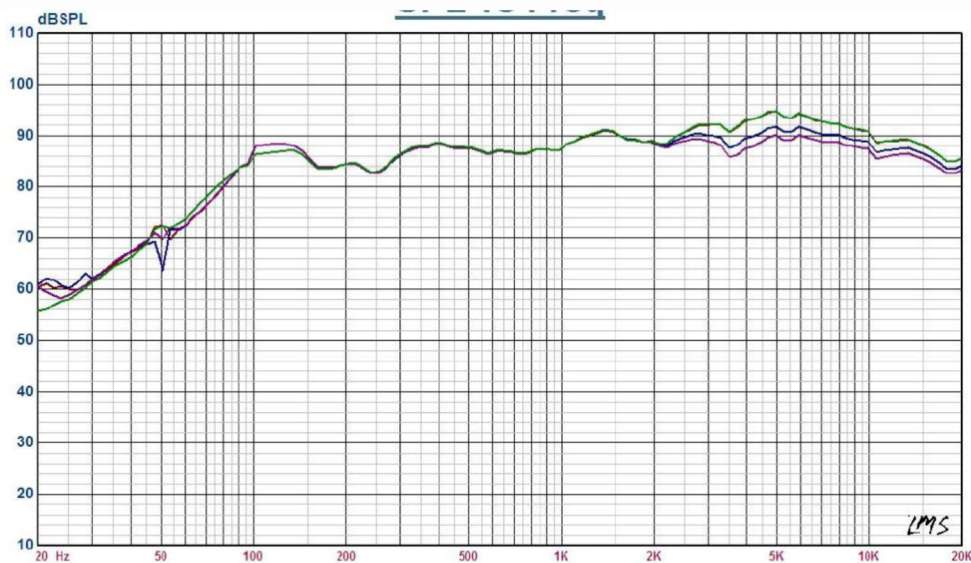

## FEATURES

- 2-way in wall speaker
- Adjustable high frequency switch
- Adjustable bass levels
- Suitable as LCR for smaller rooms and surround speakers
- Magnetic grille with cloth mesh
- Easy to install
- Single 8" driver and triple 1" HF

## KRYM 82 SPECIFICATIONS

Design	2-way In-wall
Frequency response	80 Hz - 20 kHz
Transducers	1 x 8" LF 2 X 1" HF (Silk dome)
Sensitivity	89 dB (± 3)
Impedance	4 Ω
Long term power	80 W
Max Amplifier Power	160 W
Amplifier recommendation	50 - 150W
Input Connectors	Banana plugs
Hole cut out size	525 (H) X 279 (W) X 98.1 (D) mm
Dimensions	577 (H) X 331 (W) X 108.3 (D) mm
Net weight	5 Kg

## FREQUENCY RESPONSE