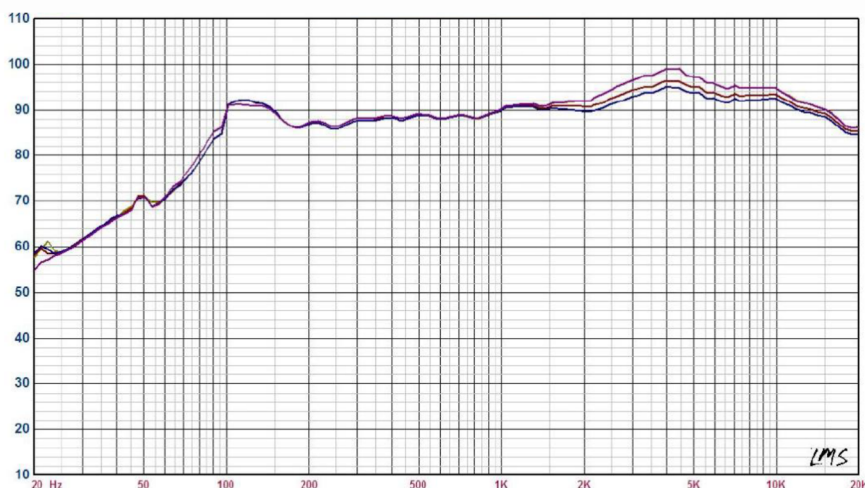

KRYM 84 SPECIFICATIONS

Design	2-way In-wall
Frequency response	75 Hz - 20 kHz
Transducers	2 x 8" LF 4 X 1" HF (Silk dome)
Sensitivity	90 dB
Impedance	4 Ω
Long term power	100 W
Max Amplifier Power	200 W
Amplifier recommendation	50 - 150W
Input Connectors	Banana plugs
Hole cut out size	711 (H) X 279 (W) X 98.1 (D) mm
Dimensions	763 (H) X 331 (W) X 108.3 (D) mm
Net weight	7 Kg

FREQUENCY RESPONSE

APPLICATIONS

L-C-R / SURROUND SPEAKERS FOR PREVIEW THEATRES & HOME CINEMA

*Specifications subject to change without notice. 01/2023

Head Office

Alpha Acoustics
Vinecká 1,
293 01 Mladá Boleslav
Czech Republic
info@alphacoustics.com

EMEA Office

Alpha Acoustics DWC-LLC
BUILDING A3, Office No. DLC-BC-A3-3-OSSD6-04
Dubai South Business Center,
Dubai Logistics City
Dubai, United Arab Emirates