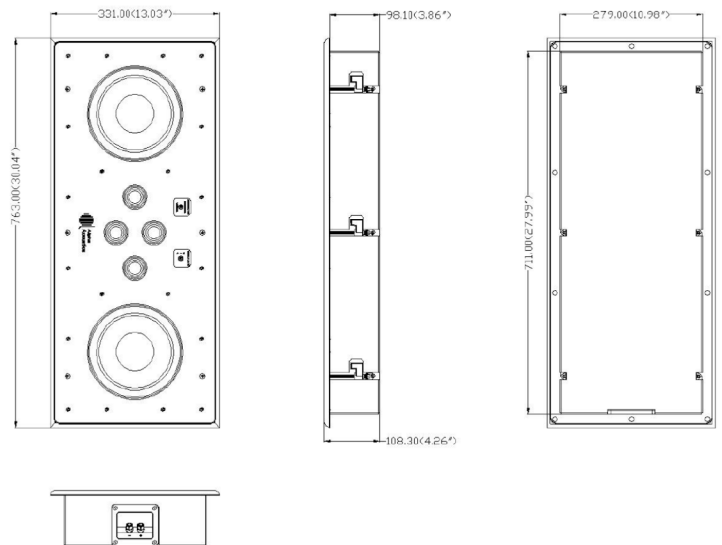

KRYM 84

2-Way behind the screen LCR
in-wall speakers for home
cinema

FEATURES

- 2-way in wall speaker
- Adjustable high frequency switch
- Suitable for LCR application for home cinema
- Magnetic grille which can be painted for matching the interiors
- Easy to install
- Dual 8" drivers ensures punchy lows

KRYM 84 SPECIFICATIONS

Design	2-way In-wall
Frequency response	75 Hz - 20 kHz
Transducers	2 x 8" LF 4 X 1" HF (Silk dome)
Sensitivity	90 dB
Impedance	4 Ω
Long term power	100 W
Max Amplifier Power	200 W
Amplifier recommendation	50 - 150W
Input Connectors	Banana plugs
Hole cut out size	711 (H) X 279 (W) X 98.1 (D) mm
Dimensions	763 (H) X 331 (W) X 108.3 (D) mm
Net weight	7 Kg