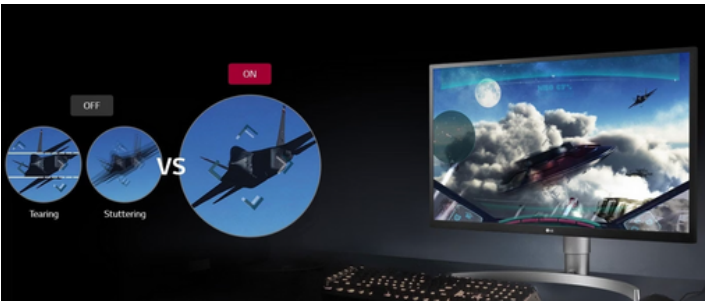

LG HDR Monitor

Model : 27UP550N

Key Features:

- 27" UHD (3840 x 2160) IPS Display
- USB-C port with 90W Power
- sRGB 98% Colour Gamut
- Colour Calibration
- AMD Freesync™

Realistic Colours

IPS computer monitors help keep colours consistent at a wide viewing angle while reproducing 98% coverage of the sRGB colour spectrum.

Colour Calibrated

Helps maintain accurate colour on the screen and prevent gradual changes.

Smooth Dependable Motion

FreeSync™ technology resolves the communication issues between processor and monitor, reducing image tears and choppiness.

Game Mode

Game modes for First-Person-Shooter game and even a RTS pre-set mode allow you to choose the best conditions for you and the game you're playing.

Stand

Height, tilt and swivel adjustment helps you customise the monitor setup to create a more personal, comfortable workstation.

Height

Pivot 90°

Tilt

Specifications

PANEL -

Screen Size	27" Flat	Panel Technology	IPS
Colour Gamut	sRGB 98% (CIE1931)	Resolution	3840 x 2160
Brightness	300cd/m ²	Contrast Ratio	1000:1
Response Time	5ms (GTG)	Viewing Angle (H x V)	178° x 178°
Colour Depth	1.07B	Pixel Pitch	0.1554mm x 0.1554mm